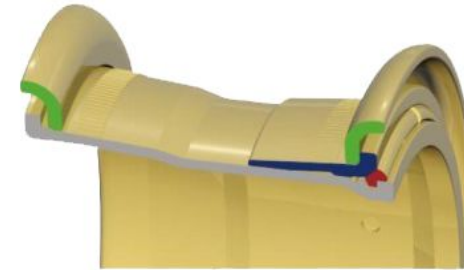

HEAVY DUTY LARGE	51-22.00/4.5	896	30.00R51
	51-24.00/5.0	1023	33.00R51
	51-26.00/5.0	1185	36.00R51
	51-40.00/4.5	1323	50/65R51
	57-27.00/6.0	1251	37.00R57
	57-29.00/6.0	1270	40.00R57
	57-32.00/5.0	1384	44/80R57
	57-32.00/6.0	1402	46/90R57
	57-36.00/6.0	1539	50/80R57
	57-44.00/5.0	1837	55/80R57
	57-44.00/6.0	1913	55.5/80R57
	57-47.00/5.0	1851	60/85R57
	57-47.00/6.0	1869	60/85-57
	63-41.00/5.0	2828	55/80-63
	63-44.00/5.0	2927	58/80-63
HEAVY DUTY 3 PIECES	20-8.5/1.7	65	12.00-20
	20-10.00/1.7	76	14.00-20
	24-8.5/1.7	77	12.00-24
	24-10.00/1.7	81	14.00-24
	24-8.5/2.0	82	12.00-24
	24-10.00/2.0	86	14.00-24
HEAVY DUTY 5 PIECES	25-11.25/2.0	157	16.00R25
	25-13.00/2.5	178	18.00R25
	25-15.00/3.0	193	21.00R25
	25-17.00/2.0	200	20.5R25
	25-19.00/2.5	231	23.5R25
	25-22.00/3.0	270	26.5R25
	25-25.00/3.5	291	29.5R25
	29-24.00/3.0	303	775/65R29

3 PIECES

5PIECES